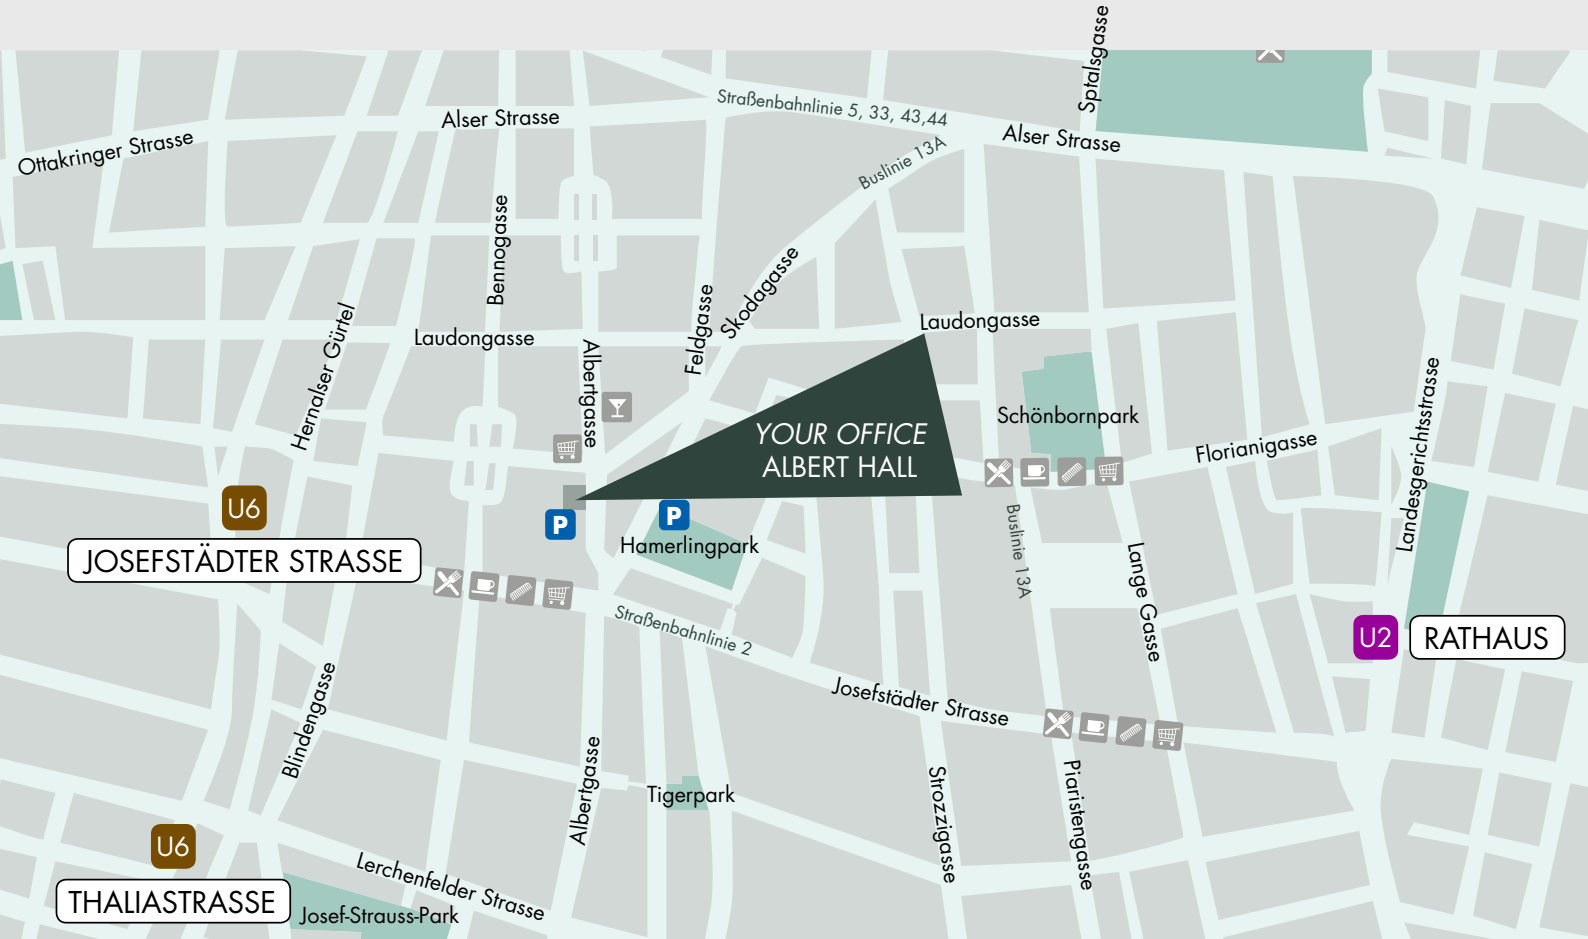

How to get to ALBERT HALL

Reach our location ALBERT HALL stress-free and convenient:

Make use of our in-house parking, the opposite Hamerling-car parking or one of the other public parking spaces within walking distance. If you prefer using public transportation, we recommend to use subway U6 (Station Josefstädterstraße).

Address

YOUR OFFICE | Albertgasse 35, 1080 Vienna

Optimal transport connection

5 minutes to **subway U6** | Station Josefstädterstraße

10 minutes to **subway U2** | Station Rathaus

Tram 2, 5, 33 | Station Albertgasse

Bus 13A | Station Lederergasse

Legend

-  Subway
-  Parking
-  Restaurant
-  Café
-  Bar
-  Shopping
-  Hairdresser